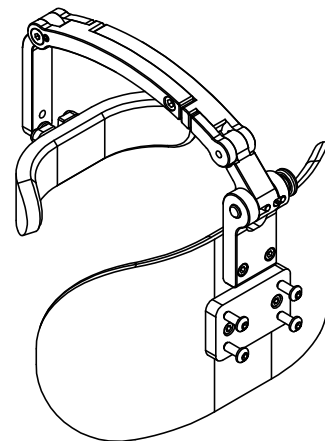

Sta-Rite Adjustable Forehead Stabilizer Selection Guide

ADJUSTABLE FOREHEAD STABILIZER

SRAFS

ADJUSTABLE FOREHEAD STABILIZER WITH GEL CURVED HEAD PAD

STABILIZER WITH CURVED HEAD PAD & 1" BALL CLAMP

HEAD PAD SIZE	CODE (EACH)
5" X 10"	SRAFS510
5" X 12"	SRAFS512
5" X 14"	SRAFS514

STABILIZER WITH CURVED HEAD PAD & PERMOBIL ADAPTER

HEAD PAD SIZE	CODE (EACH)
5" X 10"	SRAFS510P
5" X 12"	SRAFS512P
5" X 14"	SRAFS514P

Sta-Rite Adjustable Forehead Stabilizer Selection Guide

HARDWARE ONLY

ARM EXTENSION

FOREHEAD PAD BALL JOINTS

ADAPTER KITS

FOREHEAD STABILIZER FITTING GUIDE

WITHOUT EXTENSION SREFS

5.8 in [147 mm]

8.0 in [203 mm]

WITH EXTENSION SREFS

TYPICAL SET UP OF HEAD PAD ADAPTER KITS

**SRFSMB FOR
1" BALL/3 SCREWS**

**SRFSMBS FOR
3/4" BALL/4 SCREWS**

**SRFSMBW FOR
WHITMYER 3/4" BALL**

**SRFSMBC4 FOR
COMFORT COMPANY 1" BALL**

**SRFSMBP FOR
PERMOBIL LINK HARDWARE**