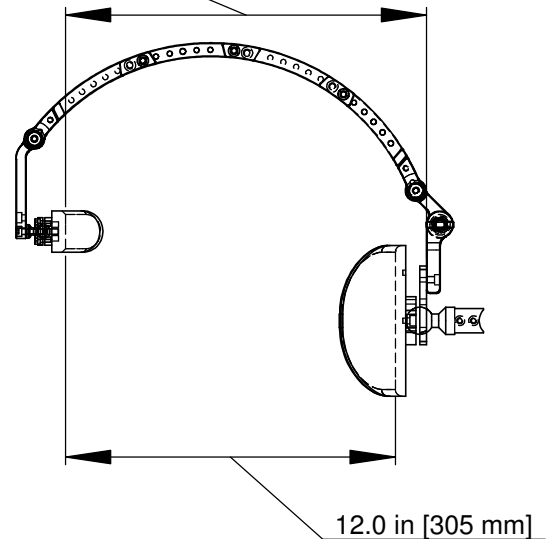

STABILIZER WITH CURVED HEAD PAD & PERMOBIL ADAPTER

HEAD PAD SIZE	CODE (EACH)
5" X 10"	SRAFS510P
5" X 12"	SRAFS512P
5" X 14"	SRAFS514P

Sta-Rite Adjustable Forehead Stabilizer Selection Guide

HARDWARE ONLY

ARM EXTENSION

FOREHEAD PAD BALL JOINTS

ADAPTER KITS

FOREHEAD STABILIZER FITTING GUIDE

WITHOUT EXTENSION SREFS

5.8 in [147 mm]

8.0 in [203 mm]

WITH EXTENSION SREFS

10.2 in [259 mm]

13.2 in [225 mm]

DIMENSIONS ARE APPROXIMATE

TYPICAL SET UP OF EXTENSION AND FOREHEAD BALL JOINTS

**TYPICAL SET UP OF
EXTENSION KIT SREFS**

**TYPICAL SET UP OF
FOREHEAD PAD
BALL JOINT SRFSBK OR SRFSBPK**