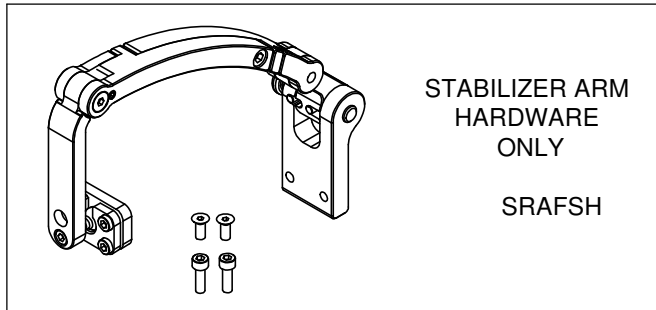

Sta-Rite Adjustable Forehead Stabilizer Selection Guide

ADJUSTABLE FOREHEAD STABILIZER

SRAFS

ADJUSTABLE FOREHEAD STABILIZER WITH GEL CURVED HEAD PAD

STABILIZER WITH CURVED HEAD PAD & 1" BALL CLAMP

HEAD PAD SIZE	CODE (EACH)
5" X 10"	SRAFS510
5" X 12"	SRAFS512
5" X 14"	SRAFS514

STABILIZER WITH CURVED HEAD PAD & PERMOBIL ADAPTER

HEAD PAD SIZE	CODE (EACH)
5" X 10"	SRAFS510P
5" X 12"	SRAFS512P
5" X 14"	SRAFS514P

Sta-Rite Adjustable Forehead Stabilizer Selection Guide

HARDWARE ONLY

ARM EXTENSION

FOREHEAD PAD BALL JOINTS

ADAPTER KITS

FOREHEAD STABILIZER FITTING GUIDE

WITHOUT EXTENSION SREFS

5.8 in [147 mm]

8.0 in [203 mm]

WITH EXTENSION SREFS

10.2 in [259 mm]

13.2 in [225 mm]

DIMENSIONS ARE APPROXIMATE

TYPICAL SET UP OF EXTENSION AND FOREHEAD BALL JOINTS

**TYPICAL SET UP OF
EXTENSION KIT SREFS**

**TYPICAL SET UP OF
FOREHEAD PAD
BALL JOINT SRFSBK OR SRFSBPK**