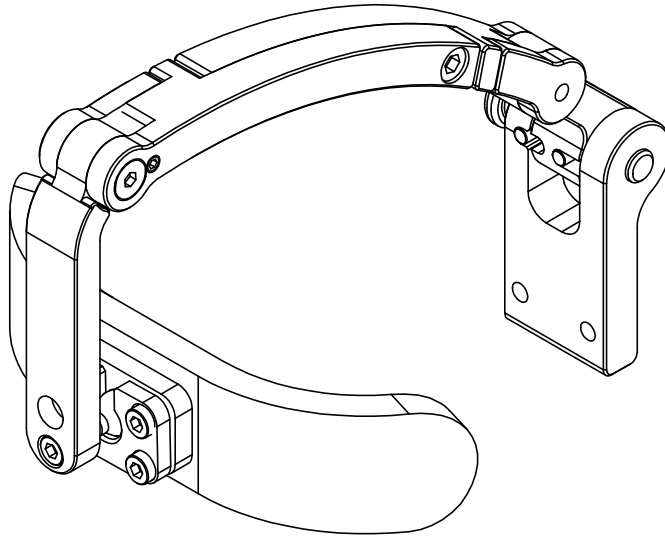

Sta-Rite Adjustable Forehead Stabilizer Selection Guide

ADJUSTABLE FOREHEAD STABILIZER

SRAFS

ADJUSTABLE FOREHEAD STABILIZER WITH GEL CURVED HEAD PAD

STABILIZER WITH CURVED HEAD PAD & 1" BALL CLAMP

HEAD PAD SIZE	CODE (EACH)
5" X 10"	SRAFS510
5" X 12"	SRAFS512
5" X 14"	SRAFS514

STABILIZER WITH CURVED HEAD PAD & PERMOBIL ADAPTER

HEAD PAD SIZE	CODE (EACH)
5" X 10"	SRAFS510P
5" X 12"	SRAFS512P
5" X 14"	SRAFS514P

Sta-Rite Adjustable Forehead Stabilizer Selection Guide

HARDWARE ONLY

ARM EXTENSION

FOREHEAD PAD BALL JOINTS

ADAPTER KITS

FOREHEAD STABILIZER FITTING GUIDE

WITHOUT EXTENSION SREFS

5.8 in [147 mm]

8.0 in [203 mm]

WITH EXTENSION SREFS

10.2 in [259 mm]

13.2 in [225 mm]

DIMENSIONS ARE APPROXIMATE

TYPICAL SET UP OF EXTENSION AND FOREHEAD BALL JOINTS

**TYPICAL SET UP OF
EXTENSION KIT SREFS**

**TYPICAL SET UP OF
FOREHEAD PAD
BALL JOINT SRFSBK OR SRFSBPK**