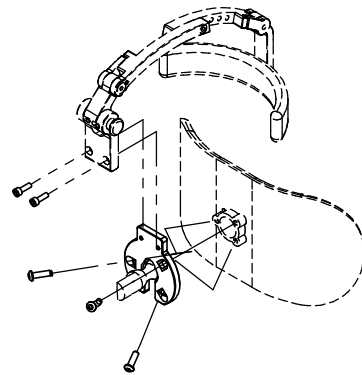

10.2 in [259 mm]

13.2 in [225 mm]

DIMENSIONS ARE APPROXIMATE

TYPICAL SET UP OF EXTENSION AND FOREHEAD BALL JOINTS

**TYPICAL SET UP OF
EXTENSION KIT SREFS**

**TYPICAL SET UP OF
FOREHEAD PAD
BALL JOINT SRFSBK OR SRFSBPK**

TYPICAL SET UP OF HEAD PAD ADAPTER KITS

**SRFSMB FOR
1" BALL/3 SCREWS**

**SRFSMBS FOR
3/4" BALL/4 SCREWS**

**SRFSMBW FOR
WHITMYER 3/4" BALL**

**SRFSMBC4 FOR
COMFORT COMPANY 1" BALL**

**SRFSMBP FOR
PERMOBIL LINK HARDWARE**

FOREHEAD STABILIZER CONFIGURATIONS

APPLICATION	STABILIZER	MOUNTING ADAPTER	ARM EXTENSION (OPTIONAL)
MOST STEALTH AND COMPLEX REHAB HEAD PADS WITH 1" BALL / 3 SCREW MOUNTING	SRAFS	SRFSMB	SREFS
	SRAFSH		
	SRAFSH &TFDGP		
MOST STEALTH HEAD PADS WITH 17mm BALL / 4 SCREW MOUNT	SRAFS	SRFSMBS	SREFS
	SRAFSH		
	SRAFSH &TFDGP		
MOST WHITMYER HEAD PADS WITH 3/4" BALL	SRAFS	SRFSMBW	SREFS
	SRAFSH		
	SRAFSH &TFDGP		
COMFORT COMPANY (PERMOBIL) BODILINK HEADREST	SRAFS	SRFSMBC4	SREFS
	SRAFSH		
	SRAFSH &TFDGP		
PERMOBIL HEADREST WITH LINK HARDWARE	SRAFS	SRFSMBP	SREFS
	SRAFSH		
	SRAFSH &TFDGP		
STA-RITE HEADREST WITH 1" BALL RECEIVER	SRAFS	NOT REQUIRED	SREFS
	SRAFSH		
	SRAFSH &TFDGP		
STA-RITE HEADREST FOR PERMOBIL CORPUS HARDWARE	SRAFS	NOT REQUIRED	SREFS
	SRAFSH		
	SRAFSH &TFDGP		