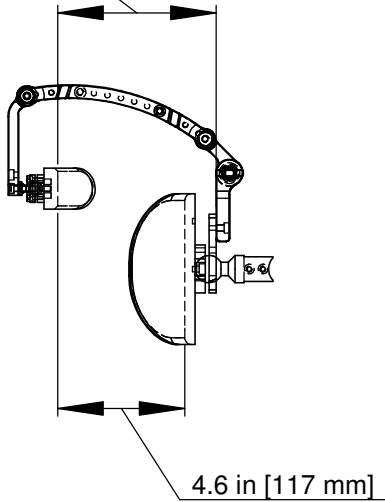

STABILIZER WITH CURVED HEAD PAD & PERMOBIL ADAPTER

HEAD PAD SIZE	CODE (EACH)
5" X 10"	SRAFS510P
5" X 12"	SRAFS512P
5" X 14"	SRAFS514P

Sta-Rite Adjustable Forehead Stabilizer Selection Guide

HARDWARE ONLY

ARM EXTENSION

FOREHEAD PAD BALL JOINTS

ADAPTER KITS

FOREHEAD STABILIZER FITTING GUIDE

WITHOUT EXTENSION SREFS

5.8 in [147 mm]

8.0 in [203 mm]

WITH EXTENSION SREFS

10.2 in [259 mm]

13.2 in [225 mm]

DIMENSIONS ARE APPROXIMATE

TYPICAL SET UP OF EXTENSION AND FOREHEAD BALL JOINTS

**TYPICAL SET UP OF
EXTENSION KIT SREFS**

**TYPICAL SET UP OF
FOREHEAD PAD
BALL JOINT SRFSBK OR SRFSBPK**

TYPICAL SET UP OF HEAD PAD ADAPTER KITS

**SRFSMB FOR
1" BALL/3 SCREWS**

**SRFSMBS FOR
3/4" BALL/4 SCREWS**

**SRFSMBW FOR
WHITMYER 3/4" BALL**

**SRFSMBC4 FOR
COMFORT COMPANY 1" BALL**

**SRFSMBP FOR
PERMOBIL LINK HARDWARE**