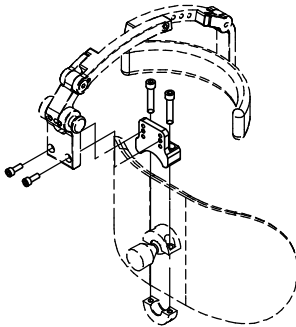

ARM EXTENSION

FOREHEAD PAD BALL JOINTS

ADAPTER KITS

FOREHEAD STABILIZER FITTING GUIDE

WITHOUT EXTENSION SREFS

5.8 in [147 mm]

8.0 in [203 mm]

WITH EXTENSION SREFS

10.2 in [259 mm]

13.2 in [225 mm]

DIMENSIONS ARE APPROXIMATE

TYPICAL SET UP OF EXTENSION AND FOREHEAD BALL JOINTS

**TYPICAL SET UP OF
EXTENSION KIT SREFS**

**TYPICAL SET UP OF
FOREHEAD PAD
BALL JOINT SRFSBK OR SRFSBPK**

TYPICAL SET UP OF HEAD PAD ADAPTER KITS

**SRFSMB FOR
1" BALL/3 SCREWS**

**SRFSMBS FOR
3/4" BALL/4 SCREWS**

**SRFSMBW FOR
WHITMYER 3/4" BALL**

**SRFSMBC4 FOR
COMFORT COMPANY 1" BALL**

**SRFSMBP FOR
PERMOBIL LINK HARDWARE**