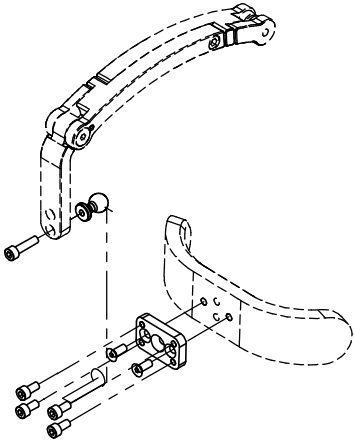

ARM EXTENSION

FOREHEAD PAD BALL JOINTS

ADAPTER KITS

FOREHEAD STABILIZER FITTING GUIDE

WITHOUT EXTENSION SREFS

5.8 in [147 mm]

8.0 in [203 mm]

WITH EXTENSION SREFS

10.2 in [259 mm]

13.2 in [225 mm]

DIMENSIONS ARE APPROXIMATE

TYPICAL SET UP OF EXTENSION AND FOREHEAD BALL JOINTS

**TYPICAL SET UP OF
EXTENSION KIT SREFS**

**TYPICAL SET UP OF
FOREHEAD PAD
BALL JOINT SRFSBK OR SRFSBPK**

TYPICAL SET UP OF HEAD PAD ADAPTER KITS

**SRFSMB FOR
1" BALL/3 SCREWS**

**SRFSMBS FOR
3/4" BALL/4 SCREWS**

**SRFSMBW FOR
WHITMYER 3/4" BALL**

**SRFSMBC4 FOR
COMFORT COMPANY 1" BALL**

**SRFSMBP FOR
PERMOBIL LINK HARDWARE**