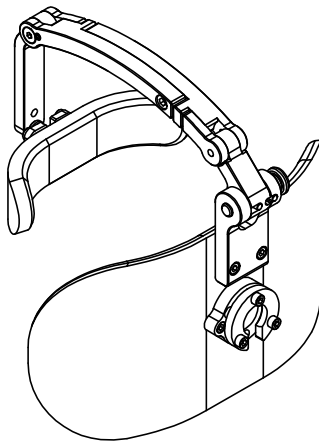

Sta-Rite Adjustable Forehead Stabilizer Selection Guide

ADJUSTABLE FOREHEAD STABILIZER

SRAFS

ADJUSTABLE FOREHEAD STABILIZER WITH GEL CURVED HEAD PAD

STABILIZER WITH CURVED HEAD PAD & 1" BALL CLAMP

HEAD PAD SIZE	CODE (EACH)
5" X 10"	SRAFS510
5" X 12"	SRAFS512
5" X 14"	SRAFS514

STABILIZER WITH CURVED HEAD PAD & PERMOBIL ADAPTER

HEAD PAD SIZE	CODE (EACH)
5" X 10"	SRAFS510P
5" X 12"	SRAFS512P
5" X 14"	SRAFS514P

Sta-Rite Adjustable Forehead Stabilizer Selection Guide

HARDWARE ONLY

ARM EXTENSION

FOREHEAD PAD BALL JOINTS

ADAPTER KITS

FOREHEAD STABILIZER FITTING GUIDE

WITHOUT EXTENSION SREFS

5.8 in [147 mm]

8.0 in [203 mm]

WITH EXTENSION SREFS

TYPICAL SET UP OF HEAD PAD ADAPTER KITS

**SRFSMB FOR
1" BALL/3 SCREWS**

**SRFSMBS FOR
3/4" BALL/4 SCREWS**

**SRFSMBW FOR
WHITMYER 3/4" BALL**

**SRFSMBC4 FOR
COMFORT COMPANY 1" BALL**

**SRFSMBP FOR
PERMOBIL LINK HARDWARE**