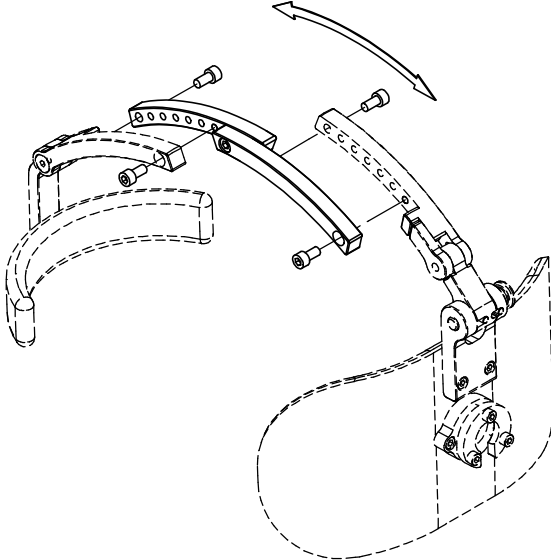

ARM EXTENSION

FOREHEAD PAD BALL JOINTS

ADAPTER KITS

FOREHEAD STABILIZER FITTING GUIDE

WITHOUT EXTENSION SREFS

5.8 in [147 mm]

8.0 in [203 mm]

WITH EXTENSION SREFS

10.2 in [259 mm]

13.2 in [225 mm]

DIMENSIONS ARE APPROXIMATE

TYPICAL SET UP OF EXTENSION AND FOREHEAD BALL JOINTS

**TYPICAL SET UP OF
EXTENSION KIT SREFS**

**TYPICAL SET UP OF
FOREHEAD PAD
BALL JOINT SRFSBK OR SRFSBPK**

TYPICAL SET UP OF HEAD PAD ADAPTER KITS

**SRFSMB FOR
1" BALL/3 SCREWS**

**SRFSMBS FOR
3/4" BALL/4 SCREWS**

**SRFSMBW FOR
WHITMYER 3/4" BALL**

**SRFSMBC4 FOR
COMFORT COMPANY 1" BALL**

**SRFSMBP FOR
PERMOBIL LINK HARDWARE**