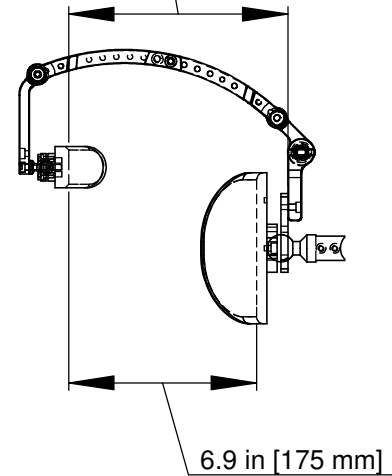

STABILIZER WITH CURVED HEAD PAD & PERMOBIL ADAPTER

HEAD PAD SIZE	CODE (EACH)
5" X 10"	SRAFS510P
5" X 12"	SRAFS512P
5" X 14"	SRAFS514P

Sta-Rite Adjustable Forehead Stabilizer Selection Guide

HARDWARE ONLY

ARM EXTENSION

FOREHEAD PAD BALL JOINTS

ADAPTER KITS

FOREHEAD STABILIZER FITTING GUIDE

WITHOUT EXTENSION SREFS

5.8 in [147 mm]

8.0 in [203 mm]

WITH EXTENSION SREFS

10.2 in [259 mm]

13.2 in [225 mm]

DIMENSIONS ARE APPROXIMATE

TYPICAL SET UP OF EXTENSION AND FOREHEAD BALL JOINTS

**TYPICAL SET UP OF
EXTENSION KIT SREFS**

**TYPICAL SET UP OF
FOREHEAD PAD
BALL JOINT SRFSBK OR SRFSBPK**