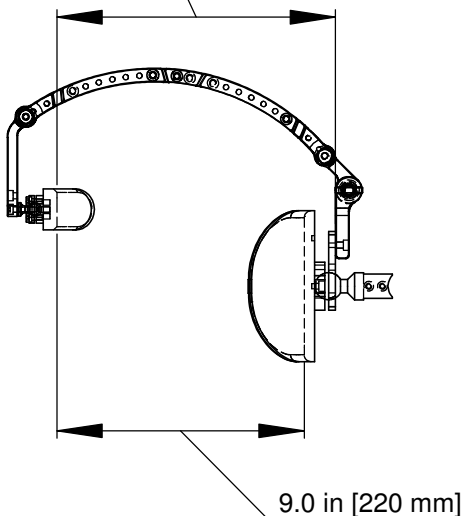

STABILIZER WITH CURVED HEAD PAD & PERMOBIL ADAPTER

HEAD PAD SIZE	CODE (EACH)
5" X 10"	SRAFS510P
5" X 12"	SRAFS512P
5" X 14"	SRAFS514P

Sta-Rite Adjustable Forehead Stabilizer Selection Guide

HARDWARE ONLY

ARM EXTENSION

FOREHEAD PAD BALL JOINTS

ADAPTER KITS

FOREHEAD STABILIZER FITTING GUIDE

WITHOUT EXTENSION SREFS

5.8 in [147 mm]

8.0 in [203 mm]

WITH EXTENSION SREFS

10.2 in [259 mm]

13.2 in [225 mm]

DIMENSIONS ARE APPROXIMATE

TYPICAL SET UP OF EXTENSION AND FOREHEAD BALL JOINTS

**TYPICAL SET UP OF
EXTENSION KIT SREFS**

**TYPICAL SET UP OF
FOREHEAD PAD
BALL JOINT SRFSBK OR SRFSBPK**