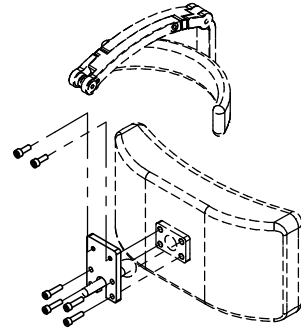

ARM EXTENSION

FOREHEAD PAD BALL JOINTS

ADAPTER KITS

FOREHEAD STABILIZER FITTING GUIDE

WITHOUT EXTENSION SREFS

5.8 in [147 mm]

8.0 in [203 mm]

WITH EXTENSION SREFS

10.2 in [259 mm]

13.2 in [225 mm]

DIMENSIONS ARE APPROXIMATE

TYPICAL SET UP OF EXTENSION AND FOREHEAD BALL JOINTS

**TYPICAL SET UP OF
EXTENSION KIT SREFS**

**TYPICAL SET UP OF
FOREHEAD PAD
BALL JOINT SRFSBK OR SRFSBPK**

TYPICAL SET UP OF HEAD PAD ADAPTER KITS

**SRFSMB FOR
1" BALL/3 SCREWS**

**SRFSMBS FOR
3/4" BALL/4 SCREWS**

**SRFSMBW FOR
WHITMYER 3/4" BALL**

**SRFSMBC4 FOR
COMFORT COMPANY 1" BALL**

**SRFSMBP FOR
PERMOBIL LINK HARDWARE**