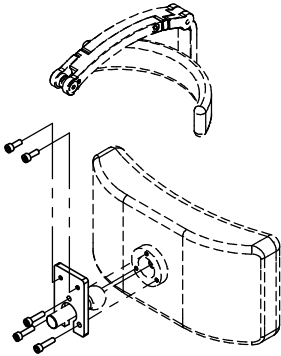

ARM EXTENSION

FOREHEAD PAD BALL JOINTS

ADAPTER KITS

FOREHEAD STABILIZER FITTING GUIDE

WITHOUT EXTENSION SREFS

5.8 in [147 mm]

8.0 in [203 mm]

WITH EXTENSION SREFS

10.2 in [259 mm]

13.2 in [225 mm]

DIMENSIONS ARE APPROXIMATE

TYPICAL SET UP OF EXTENSION AND FOREHEAD BALL JOINTS

**TYPICAL SET UP OF
EXTENSION KIT SREFS**

**TYPICAL SET UP OF
FOREHEAD PAD
BALL JOINT SRFSBK OR SRFSBPK**

TYPICAL SET UP OF HEAD PAD ADAPTER KITS

**SRFSMB FOR
1" BALL/3 SCREWS**

**SRFSMBS FOR
3/4" BALL/4 SCREWS**

**SRFSMBW FOR
WHITMYER 3/4" BALL**

**SRFSMBC4 FOR
COMFORT COMPANY 1" BALL**

**SRFSMBP FOR
PERMOBIL LINK HARDWARE**