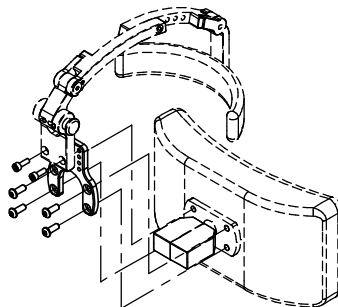

10.2 in [259 mm]

13.2 in [225 mm]

DIMENSIONS ARE APPROXIMATE

TYPICAL SET UP OF EXTENSION AND FOREHEAD BALL JOINTS

**TYPICAL SET UP OF
EXTENSION KIT SREFS**

**TYPICAL SET UP OF
FOREHEAD PAD
BALL JOINT SRFSBK OR SRFSBPK**

TYPICAL SET UP OF HEAD PAD ADAPTER KITS

**SRFSMB FOR
1" BALL/3 SCREWS**

**SRFSMBS FOR
3/4" BALL/4 SCREWS**

**SRFSMBW FOR
WHITMYER 3/4" BALL**

**SRFSMBC4 FOR
COMFORT COMPANY 1" BALL**

**SRFSMBP FOR
PERMOBIL LINK HARDWARE**

FOREHEAD STABILIZER CONFIGURATIONS

APPLICATION	STABILIZER	MOUNTING ADAPTER	ARM EXTENSION (OPTIONAL)
MOST STEALTH AND COMPLEX REHAB HEAD PADS WITH 1" BALL / 3 SCREW MOUNTING	SRAFS	SRFSMB	SREFS
	SRAFSH		
	SRAFSH &TFDGP		
MOST STEALTH HEAD PADS WITH 17mm BALL / 4 SCREW MOUNT	SRAFS	SRFSMBS	SREFS
	SRAFSH		
	SRAFSH &TFDGP		
MOST WHITMYER HEAD PADS WITH 3/4" BALL	SRAFS	SRFSMBW	SREFS
	SRAFSH		
	SRAFSH &TFDGP		
COMFORT COMPANY (PERMOBIL) BODILINK HEADREST	SRAFS	SRFSMBC4	SREFS
	SRAFSH		
	SRAFSH &TFDGP		
PERMOBIL HEADREST WITH LINK HARDWARE	SRAFS	SRFSMBP	SREFS
	SRAFSH		
	SRAFSH &TFDGP		
STA-RITE HEADREST WITH 1" BALL RECEIVER	SRAFS	NOT REQUIRED	SREFS
	SRAFSH		
	SRAFSH &TFDGP		
STA-RITE HEADREST FOR PERMOBIL CORPUS HARDWARE	SRAFS	NOT REQUIRED	SREFS
	SRAFSH		
	SRAFSH &TFDGP		